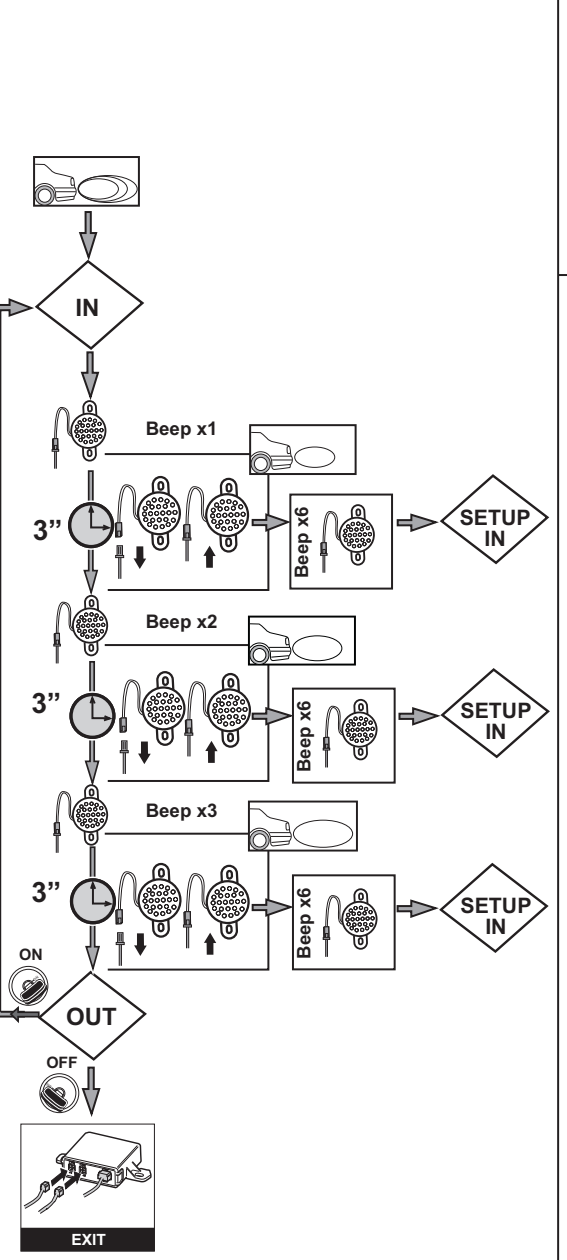

PARK MASTER REAR R194 - R294

Cod. 06DE3782D date 11/2013

Cobra Automotive Technologies
Via Astico 41 - 21100 VARESE - ITALY
www.cobra-at.com

FOR ADDITIONAL FUNCTIONS SEE "INSTALLATION AND CONFIGURATION GUIDE" ON COBRA SITE.