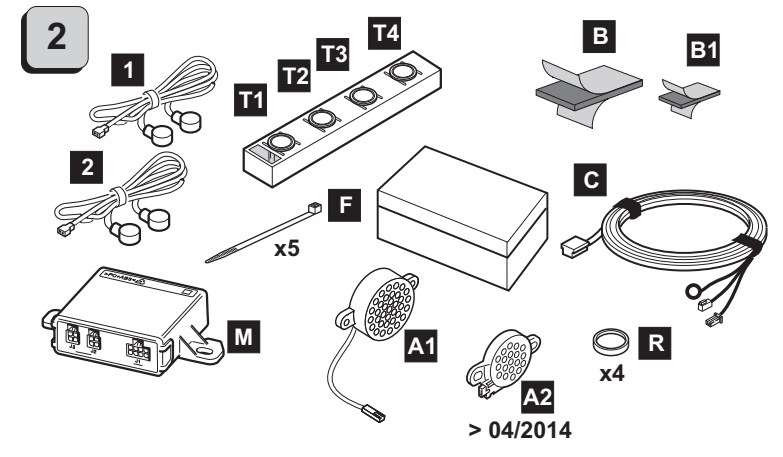

PARK MASTER REAR R194 - R294

Cod. 06DE3782D date 11/2013

Cobra Automotive Technologies
Via Astico 41 - 21100 VARESE - ITALY
www.cobra-at.com

FOR ADDITIONAL FUNCTIONS SEE "INSTALLATION AND CONFIGURATION GUIDE" ON COBRA SITE.