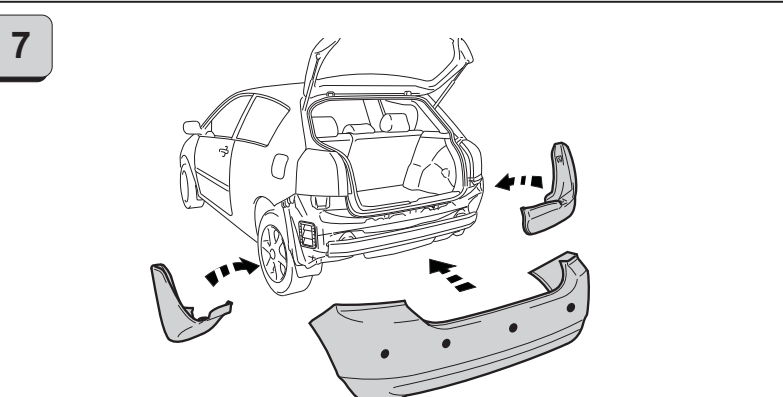

PARK MASTER REAR R194 - R294

Cod. 06DE3782D date 11/2013

Cobra Automotive Technologies
Via Astico 41 - 21100 VARESE - ITALY
www.cobra-at.com

FOR ADDITIONAL FUNCTIONS SEE "INSTALLATION AND CONFIGURATION GUIDE" ON COBRA SITE.