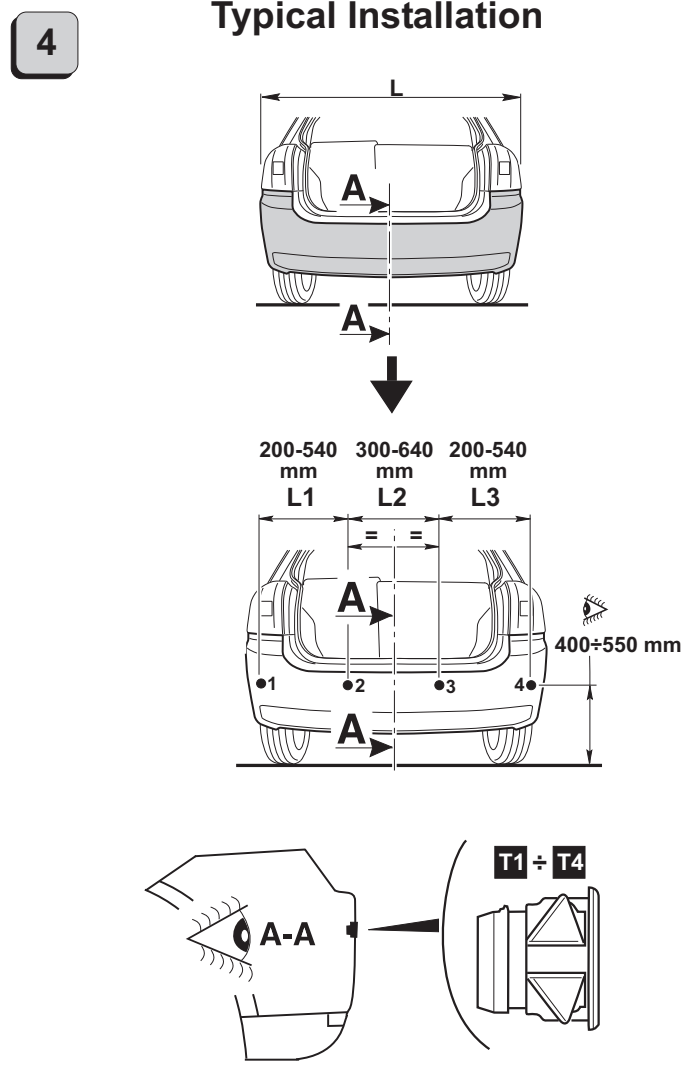

PARK MASTER REAR R194 - R294

Cod. 06DE3782D date 11/2013

Cobra Automotive Technologies
Via Astico 41 - 21100 VARESE - ITALY
www.cobra-at.com

FOR ADDITIONAL FUNCTIONS SEE "INSTALLATION AND CONFIGURATION GUIDE" ON COBRA SITE.