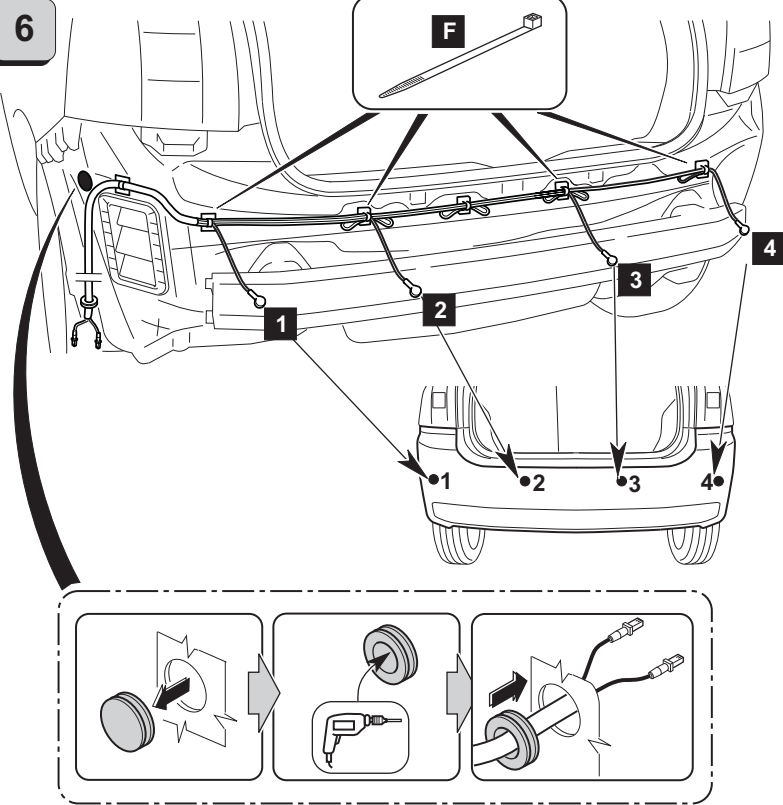

PARK MASTER REAR R194 - R294

Cod. 06DE3782D date 11/2013

Cobra Automotive Technologies
Via Astico 41 - 21100 VARESE - ITALY
www.cobra-at.com

FOR ADDITIONAL FUNCTIONS SEE "INSTALLATION AND CONFIGURATION GUIDE" ON COBRA SITE.