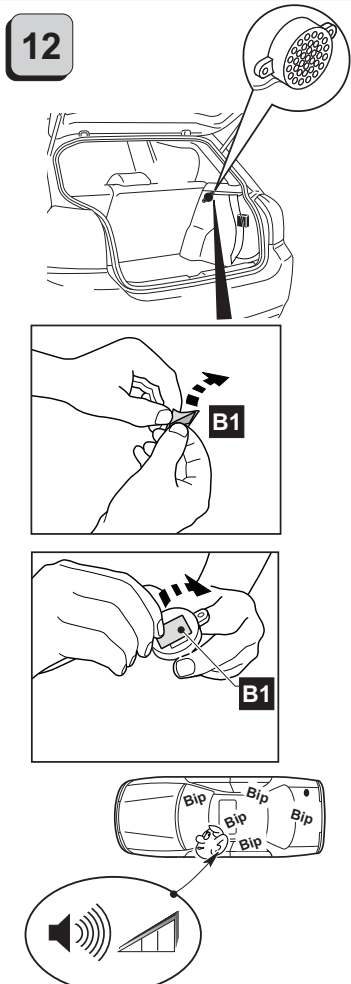

PARK MASTER REAR R194 - R294

Cod. 06DE3782D date 11/2013

Cobra Automotive Technologies
Via Astico 41 - 21100 VARESE - ITALY
www.cobra-at.com

FOR ADDITIONAL FUNCTIONS SEE "INSTALLATION AND CONFIGURATION GUIDE" ON COBRA SITE.