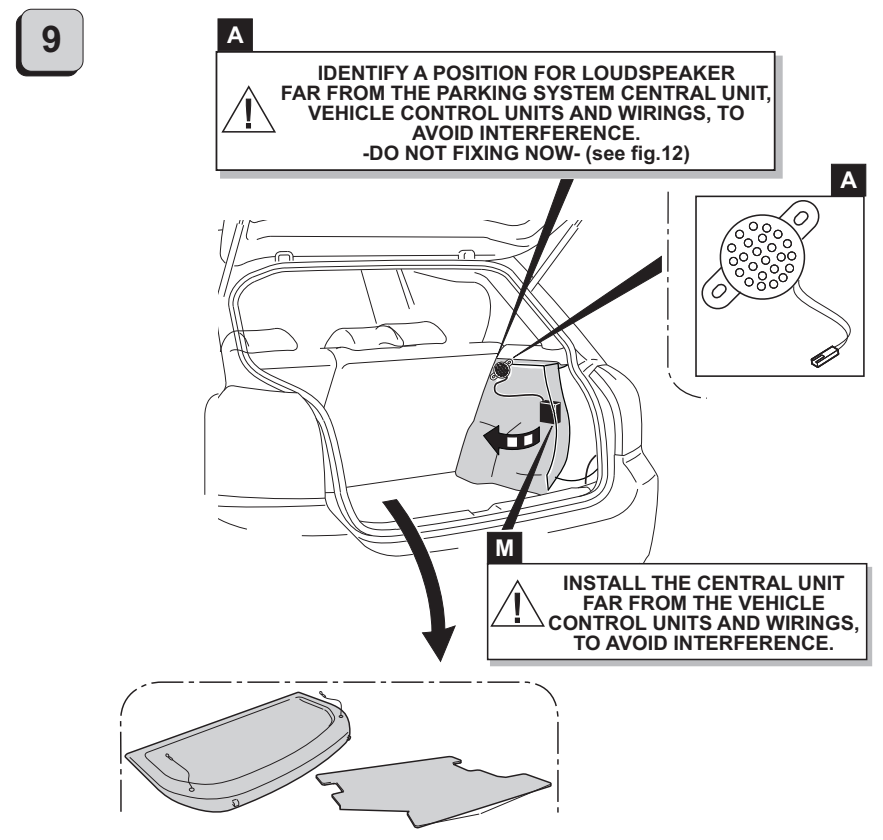

PARK MASTER REAR R194 - R294

Cod. 06DE3782D date 11/2013

Cobra Automotive Technologies
Via Astico 41 - 21100 VARESE - ITALY
www.cobra-at.com

FOR ADDITIONAL FUNCTIONS SEE "INSTALLATION AND CONFIGURATION GUIDE" ON COBRA SITE.