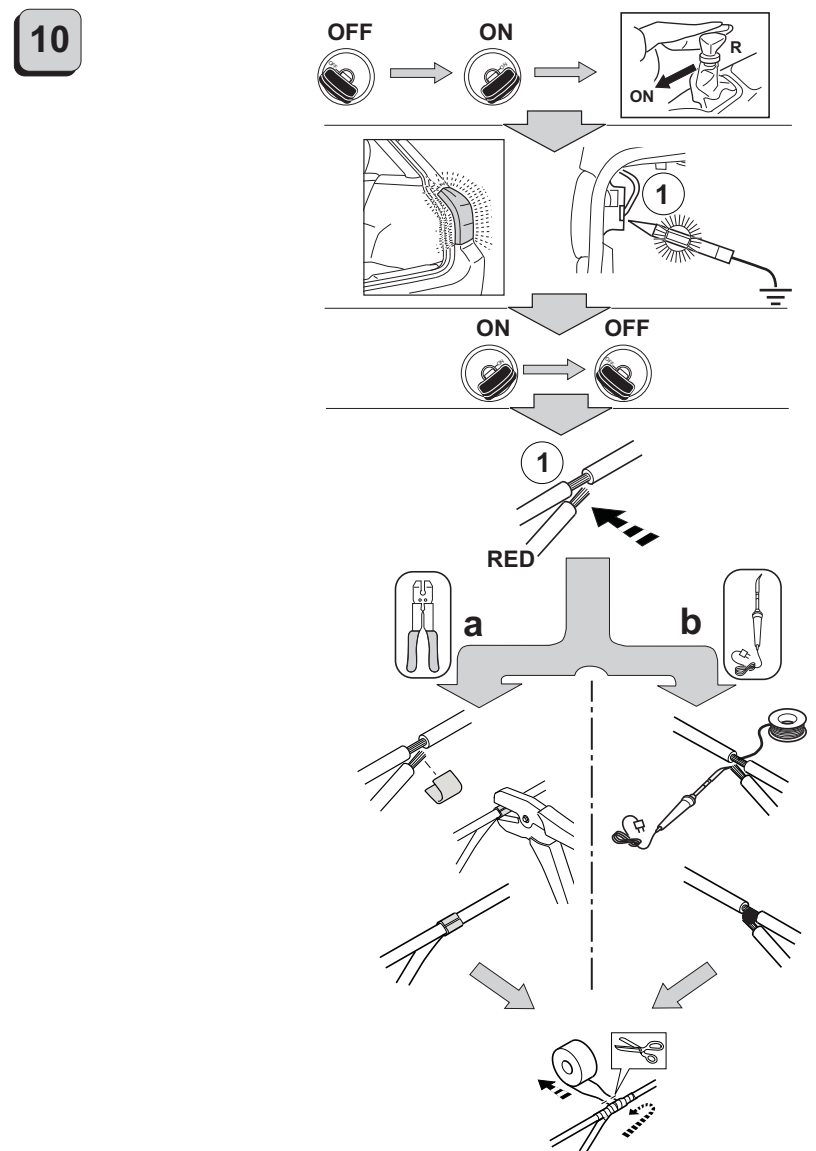

PARK MASTER REAR R194 - R294

Cod. 06DE3782D date 11/2013

Cobra Automotive Technologies
Via Astico 41 - 21100 VARESE - ITALY
www.cobra-at.com

FOR ADDITIONAL FUNCTIONS SEE "INSTALLATION AND CONFIGURATION GUIDE" ON COBRA SITE.