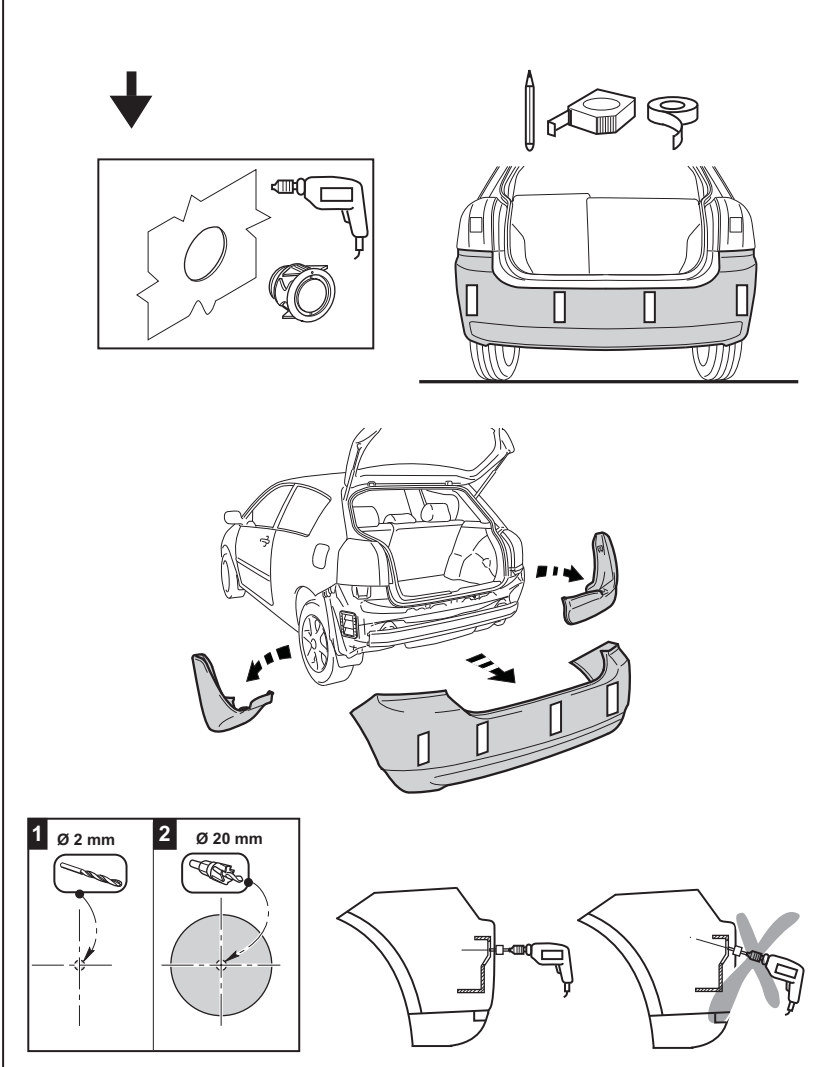

PARK MASTER REAR R194 - R294

Cod. 06DE3782D date 11/2013

Cobra Automotive Technologies
Via Astico 41 - 21100 VARESE - ITALY
www.cobra-at.com

FOR ADDITIONAL FUNCTIONS SEE "INSTALLATION AND CONFIGURATION GUIDE" ON COBRA SITE.