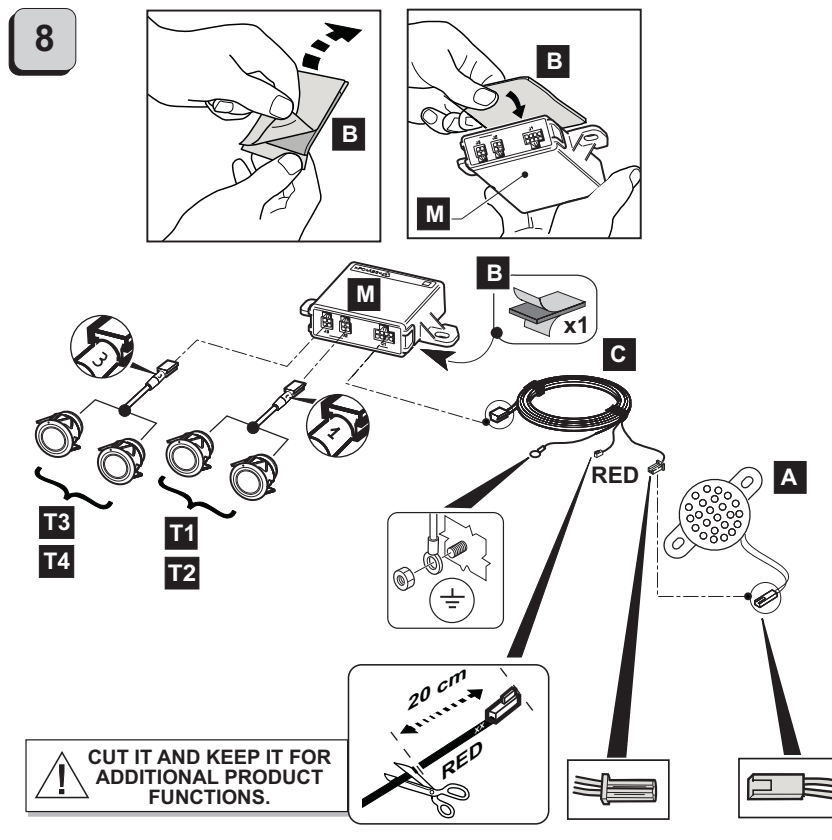

PARK MASTER REAR R194 - R294

Cod. 06DE3782D date 11/2013

Cobra Automotive Technologies
Via Astico 41 - 21100 VARESE - ITALY
www.cobra-at.com

FOR ADDITIONAL FUNCTIONS SEE "INSTALLATION AND CONFIGURATION GUIDE" ON COBRA SITE.