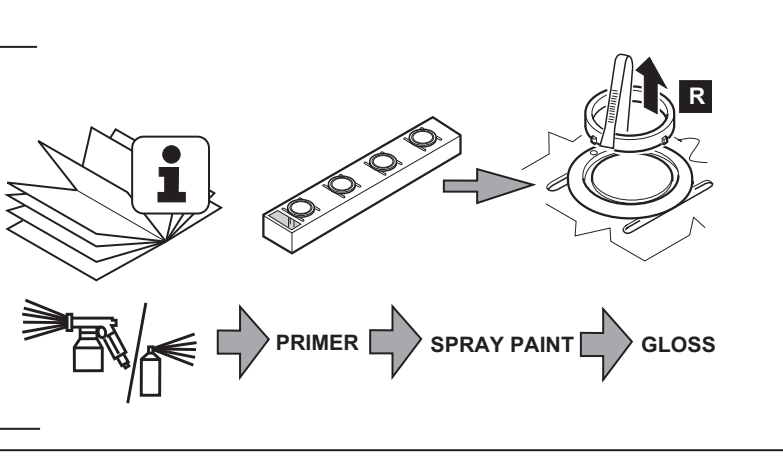

PARK MASTER REAR R194 - R294

Cod. 06DE3782D date 11/2013

Cobra Automotive Technologies
Via Astico 41 - 21100 VARESE - ITALY
www.cobra-at.com

FOR ADDITIONAL FUNCTIONS SEE "INSTALLATION AND CONFIGURATION GUIDE" ON COBRA SITE.