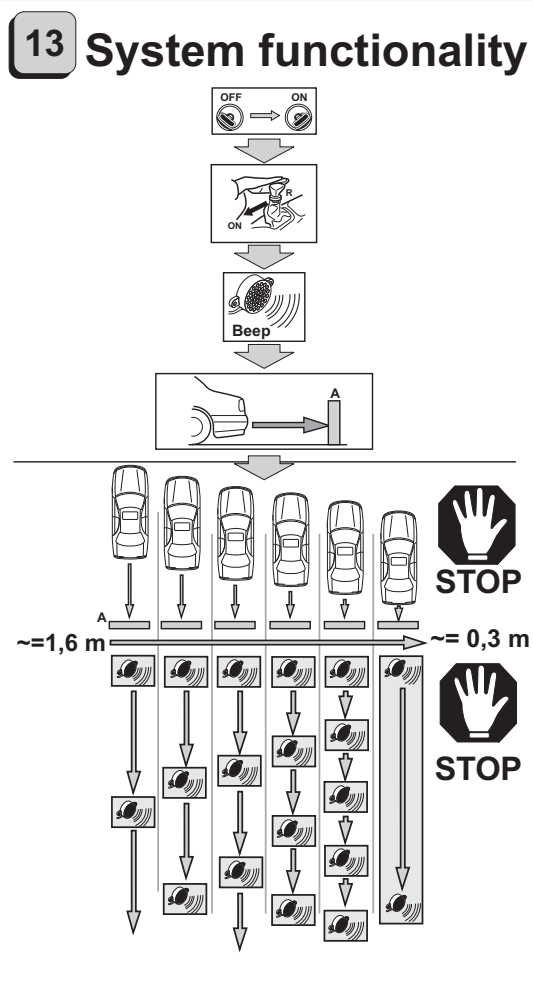

PARK MASTER REAR R194 - R294

Cod. 06DE3782D date 11/2013

Cobra Automotive Technologies
Via Astico 41 - 21100 VARESE - ITALY
www.cobra-at.com

FOR ADDITIONAL FUNCTIONS SEE "INSTALLATION AND CONFIGURATION GUIDE" ON COBRA SITE.