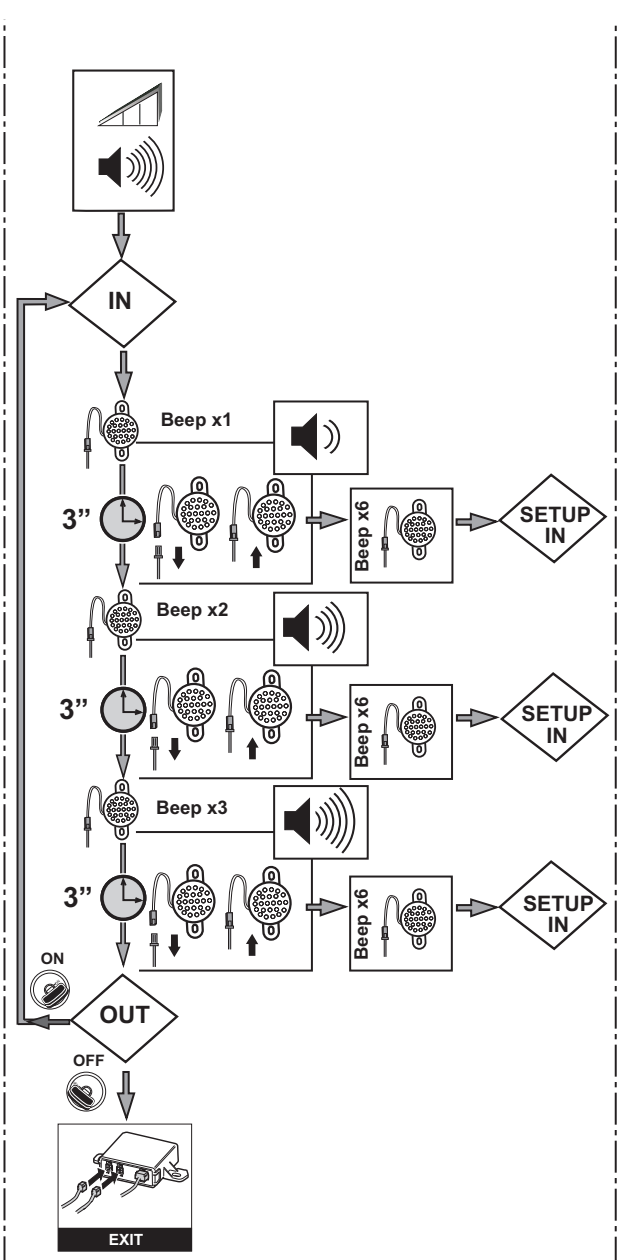

PARK MASTER REAR R194 - R294

Cod. 06DE3782D date 11/2013

Cobra Automotive Technologies
Via Astico 41 - 21100 VARESE - ITALY
www.cobra-at.com

FOR ADDITIONAL FUNCTIONS SEE "INSTALLATION AND CONFIGURATION GUIDE" ON COBRA SITE.