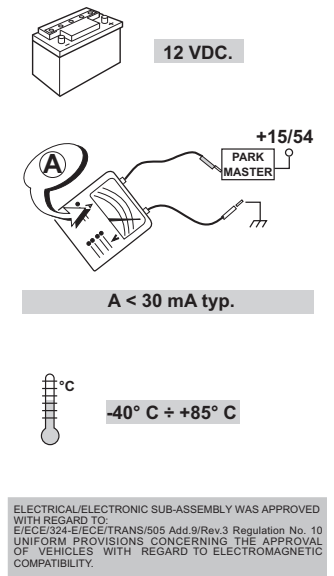

PARK MASTER REAR R194 - R294

Cod. 06DE3782D date 11/2013

Cobra Automotive Technologies
Via Astico 41 - 21100 VARESE - ITALY
www.cobra-at.com

FOR ADDITIONAL FUNCTIONS SEE "INSTALLATION AND CONFIGURATION GUIDE" ON COBRA SITE.