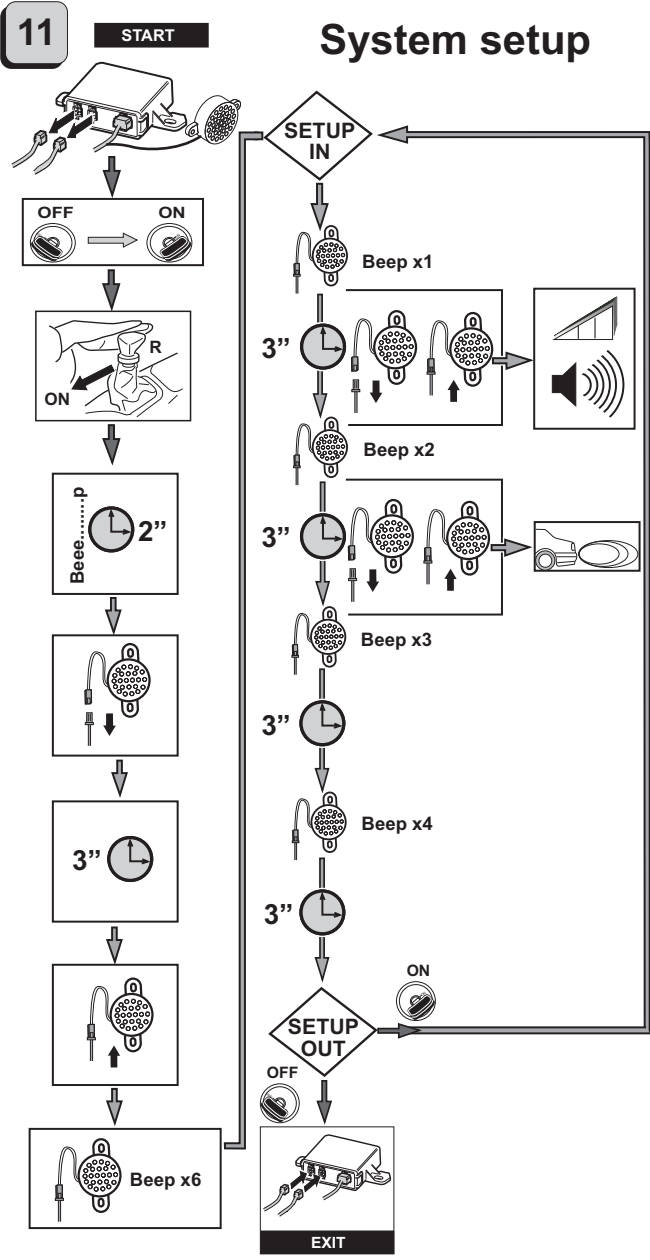

PARK MASTER REAR R194 - R294

Cod. 06DE3782D date 11/2013

Cobra Automotive Technologies
Via Astico 41 - 21100 VARESE - ITALY
www.cobra-at.com

FOR ADDITIONAL FUNCTIONS SEE "INSTALLATION AND CONFIGURATION GUIDE" ON COBRA SITE.