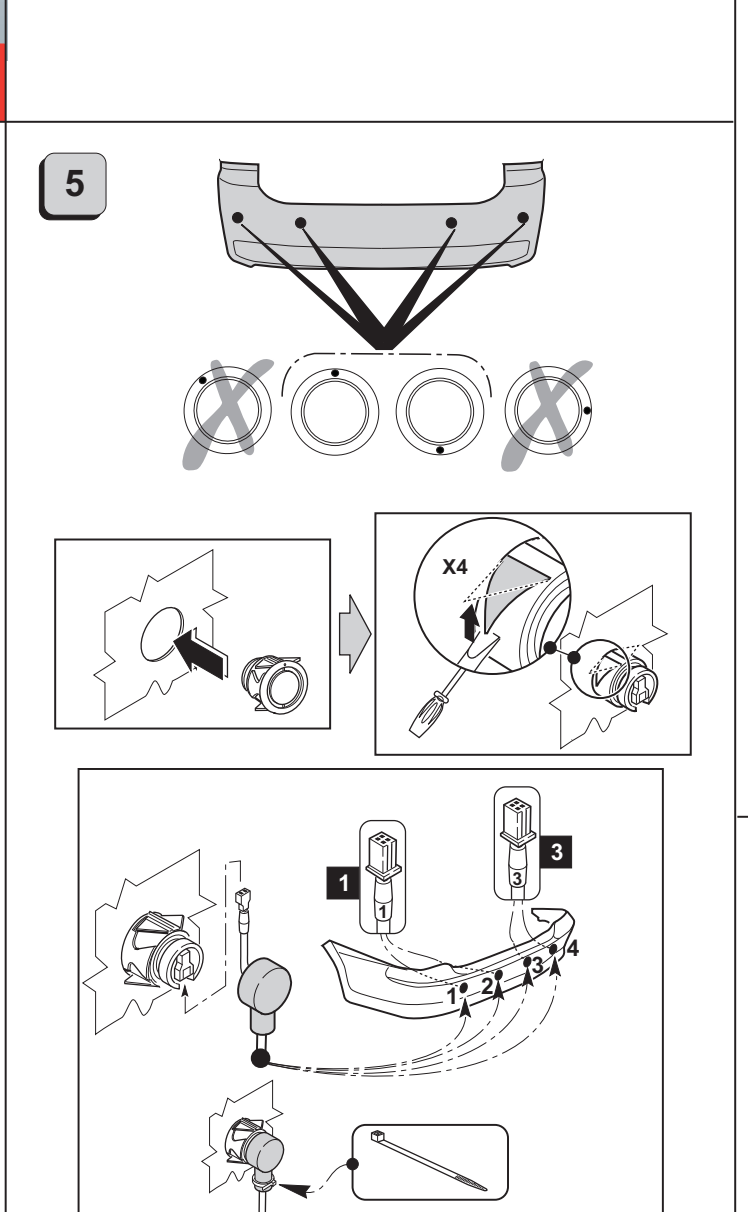

PARK MASTER REAR R194 - R294

Cod. 06DE3782D date 11/2013

Cobra Automotive Technologies
Via Astico 41 - 21100 VARESE - ITALY
www.cobra-at.com

FOR ADDITIONAL FUNCTIONS SEE "INSTALLATION AND CONFIGURATION GUIDE" ON COBRA SITE.