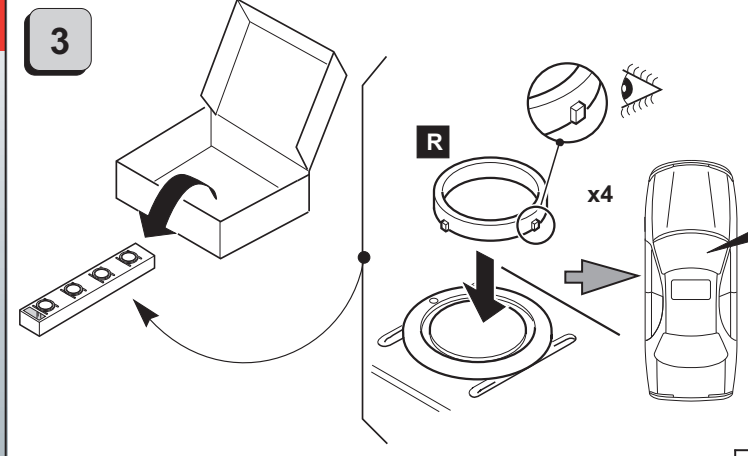

PARK MASTER REAR R194 - R294

Cod. 06DE3782D date 11/2013

Cobra Automotive Technologies
Via Astico 41 - 21100 VARESE - ITALY
www.cobra-at.com

FOR ADDITIONAL FUNCTIONS SEE "INSTALLATION AND CONFIGURATION GUIDE" ON COBRA SITE.