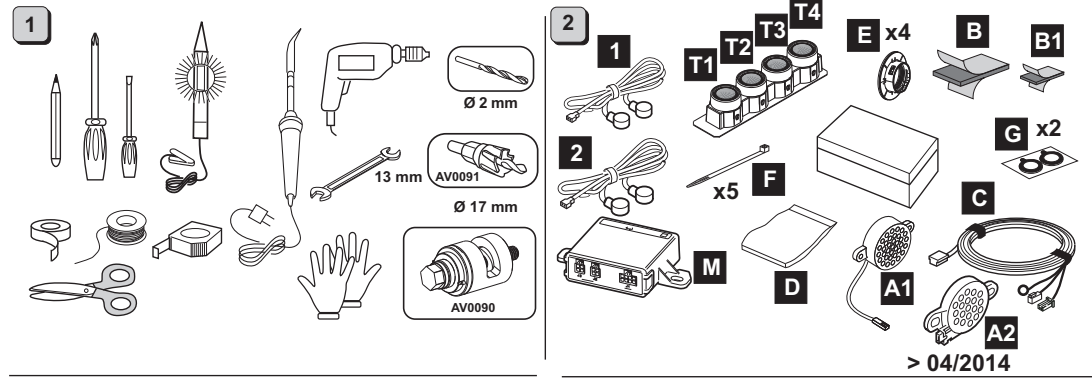

PARK MASTER REAR R394

Cod. 06DE3786D date 11/2013

Cobra Automotive Technologies
Via Astico 41 - 21100 VARESE - ITALY
www.cobra-at.com

4 Typical Installation