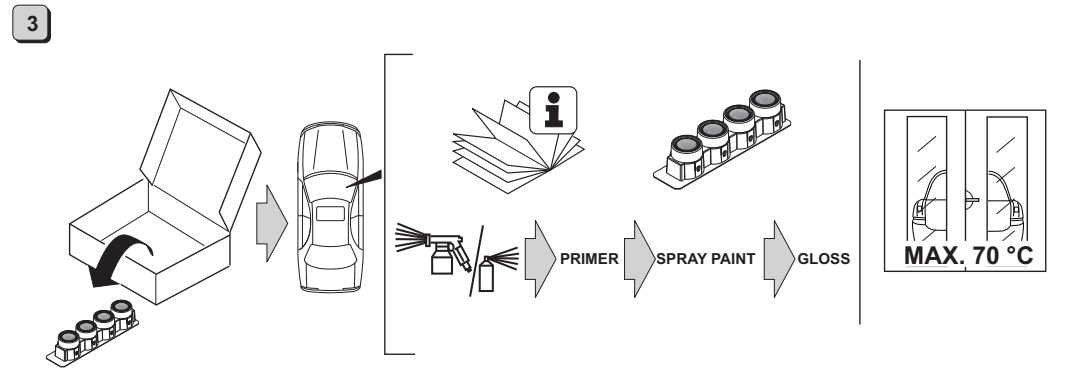

PARK MASTER REAR R394

Cod. 06DE3786D date 11/2013

Cobra Automotive Technologies
Via Astico 41 - 21100 VARESE - ITALY
www.cobra-at.com

4 Typical Installation